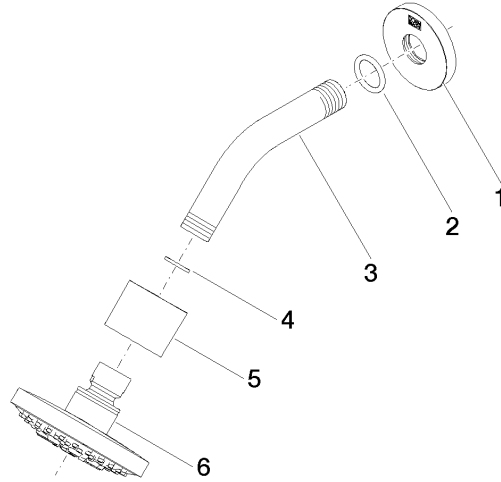

Shower head - Chrome

TARA

28 505 979

- 155mm projection
- ball-joint pivotable through 18° (in any direction)
- Three or five settings: PURIFY RAIN, COMPACT SOFT FLOW, COMPACT AQUAPRESSURE FLOW, max. flow rate 7.6 l/min (at 3 bar)
- with anti-scale system
- spray head Ø 100mm
- rosette Ø 60 mm
- 1/2" connection
- Function from: 5.5 l/min
- WRAS 2201056

Recommended miscellaneous

- Concealed wall elbow -** 35 085 970 90
- max. recess depth 163 mm
 - min. recess depth 90 mm

28 505 979

mm [inches]

Flow rate chart

Certificates

LGA_28661.

WRAS_2201056.

28 505 979

Spare parts list

No.	Item Number	Name	Quantity used	Delivery time
1	09 27 22 045-00	rosette	1	10
2	90 14 10 026 00 90	seal	1	2
3	09 11 03 011-00	connection	1	10
4	90 14 20 002 00 90	seal	1	2
5	09 11 01 191-00	cover	1	10
6	90 12 05 055 00-00	shower	1	10