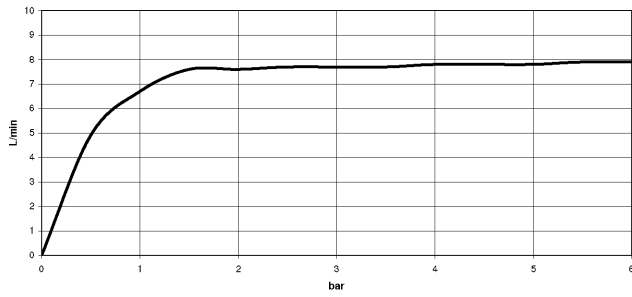

Shower head - Chrome

TARA

28 505 979

- 155mm projection
- ball-joint pivotable through 18° (in any direction)
- Three or five settings: PURIFY RAIN, COMPACT SOFT FLOW, COMPACT AQUAPRESSURE FLOW, max. flow rate 7.6 l/min (at 3 bar)
- with anti-scale system
- spray head Ø 100mm
- rosette Ø 60 mm
- 1/2" connection
- Function from: 5.5 l/min
- WRAS 2201056

Recommended miscellaneous

- Concealed wall elbow -** 35 085 970 90
- max. recess depth 163 mm
 - min. recess depth 90 mm

28 505 979

mm [inches]

Flow rate chart

Certificates

LGA_28661.

WRAS_2201056.