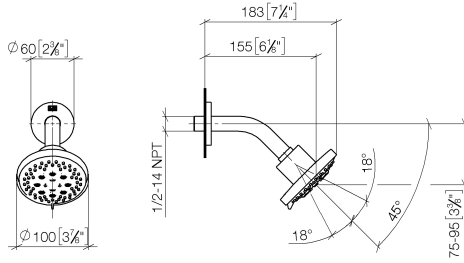

Shower head - Chrome

TARA

28 505 979

- 155mm projection
- ball-joint pivotable through 18° (in any direction)
- Three or five settings: PURIFY RAIN, COMPACT SOFT FLOW, COMPACT AQUAPRESSURE FLOW, max. flow rate 7.6 l/min (at 3 bar)
- with anti-scale system
- spray head Ø 100mm
- rosette Ø 60 mm
- 1/2" connection
- Function from: 5.5 l/min
- WRAS 2201056

Fits: TARA, LISSÉ, VAIA, META

	Chrome	28 505 979-00
	Brushed Platinum	28 505 979-06
	Platinum	28 505 979-08
	Dark Chrome	28 505 979-19
	Light Gold	28 505 979-26
	Brushed Light Gold	28 505 979-27
	Brushed Durabronze (23kt Gold)	28 505 979-28
	Matte Black	28 505 979-33
	Brushed Bronze	28 505 979-42
	Brushed Champagne (22kt Gold)	28 505 979-46
	Champagne (22kt Gold)	28 505 979-47
	Brushed Chrome	28 505 979-93
	Brushed Dark Platinum	28 505 979-99

Recommended miscellaneous

- Concealed wall elbow -** 35 085 970 90
- max. recess depth 163 mm
 - min. recess depth 90 mm

28 505 979

mm [inches]

Flow rate chart

Certificates

LGA_28661.

WRAS_2201056.

28 505 979

Spare parts list

No.	Item Number	Name	Quantity used	Delivery time
1	09 27 22 045-00	rosette	1	10
2	90 14 10 026 00 90	seal	1	2
3	09 11 03 011-00	connection	1	10
4	90 14 20 002 00 90	seal	1	2
5	09 11 01 191-00	cover	1	10
6	90 12 05 055 00-00	shower	1	10